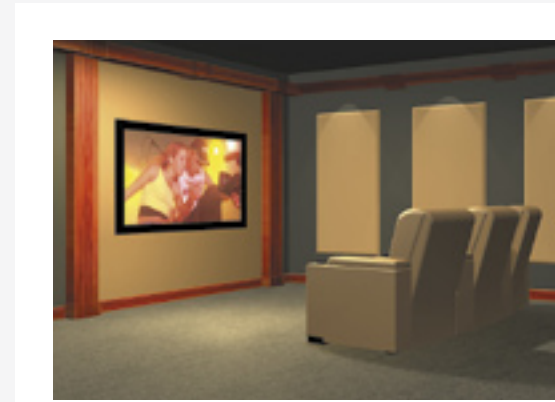

Home Cinema Sessel Roma

Herrlicher Sitzkomfort, das ist genau, wofür die Roma-Sessel eigens entworfen wurden. Ein vorbildliches Design kombiniert mit der modernsten Sitztechnik und Ergonomie sorgen dafür, dass Sie sich ganz entspannen können. Sie kuscheln sich in einem fürstlichen Sessel. Die Armlehnen sind werkseitig mit einem Becherhalter ausgestattet. Die Beinstützen sind hochklappbar und die Rückenlehnen verstellbar. In den Mittenarmlehnen gibt es ein praktisches Ablagefach. Die Roma-Sessel sind sowohl in manuell als elektrisch verstellbarer Ausführung lieferbar.