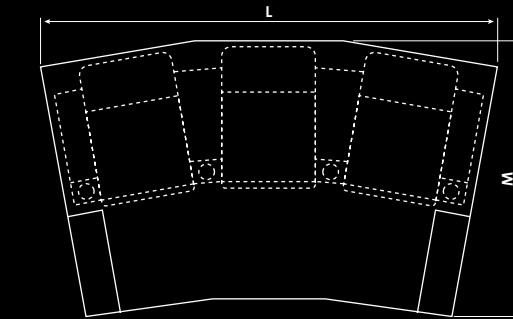

bestelnr. 370302KK

cinema fauteuil aanbouw rechts,
manueel

Specifications "Roma"

Standard model	A	B	C	D	E	F	G	H	I	K
1-seater / 2 armrests / 1 x E	103	103	94	84	20	62		102	45	159
2-seater / 3 armrests / 2 x E	195	185	98	84	20	62		102	45	159
3-seater / 4 armrests / 3 x E	290	269	102	84	20	62		102	45	159
4-seater / 5 armrests / 4 x E	382	352	105	84	20	62		102	45	159
5-seater / 6 armrests / 5 x E	474	434	108	84	20	62		102	45	159
Loveseat										
4-seater / 4-armrests / 2 E+2M	350	330	102	84	20	62	125	102	45	159

A overall width
B front width
C overall depth
D armrest depth
E armrest width front
F seat width
G seat width "Loveseat"
H height
I seat height, front
K maximum depth

Specifications "Monte"

The height of the first level (Monte 1) is 18 cm
The height of the second level (Monte 2) is 36 cm.