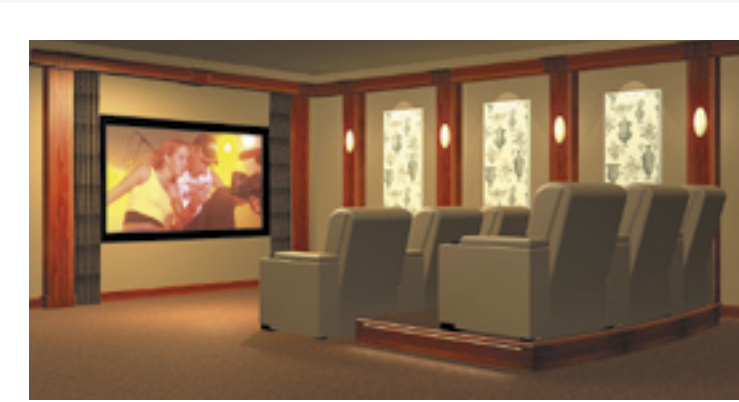

Home Cinema Sessel Roma

Herrlicher Sitzkomfort, das ist genau, wofür die Roma-Sessel eigens entworfen wurden. Ein vorbildliches Design kombiniert mit der modernsten Sitztechnik und Ergonomie sorgen dafür, dass Sie sich ganz entspannen können. Sie kuscheln sich in einem fürstlichen Sessel. Die Armlehnen sind werkseitig mit einem Becherhalter ausgestattet. Die Beinstützen sind hochklappbar und die Rückenlehnen verstellbar. In den Mittenarmlehnen gibt es ein praktisches Ablagefach. Die Roma-Sessel sind sowohl in manuell als elektrisch verstellbarer Ausführung lieferbar.